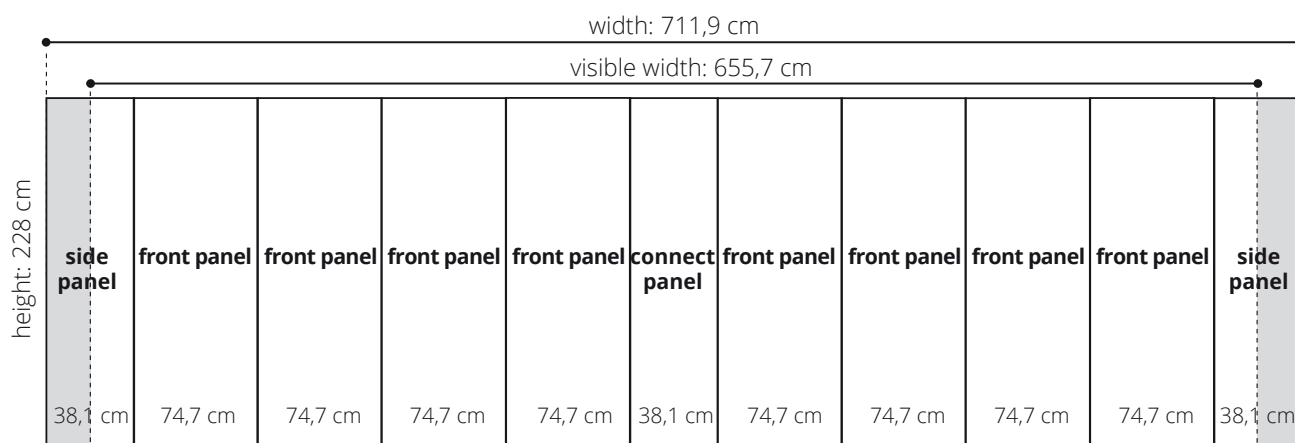

Nomadic Display Backwall 6 x 3 m stand

Document specifications: 711,9 cm x 228 cm

- No bleed or crop marks.
- Please do not place important information in the grey zone (see drawing). This grey zone will only be visible on the side and on the back.
- We prefer to receive PDF files, version 1.5 (Acrobat 6) or higher. Also TIFF, JPG and EPS files are possible.