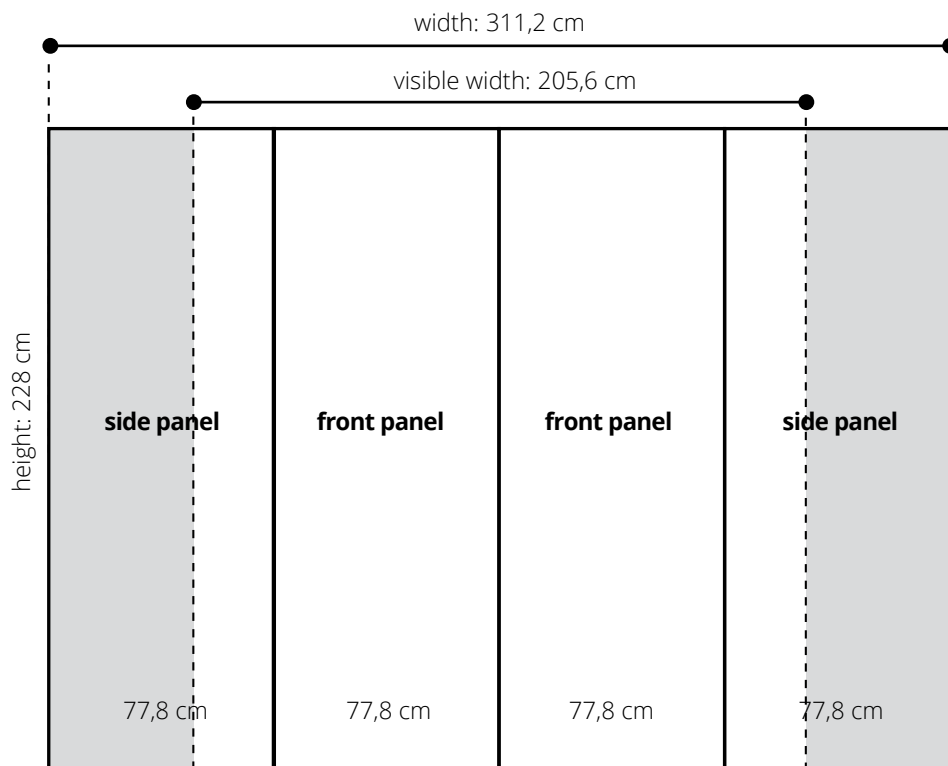

Nomadic Display Pop-Up P32

Document specifications: 311,2 cm x 228 cm

- No bleed or crop marks.
- Please do not place important information in the grey zone (see drawing). This grey zone will only be visible on the side and on the back.
- We prefer to receive PDF files, version 1.5 (Acrobat 6) or higher. Also TIFF, JPG and EPS files are possible.