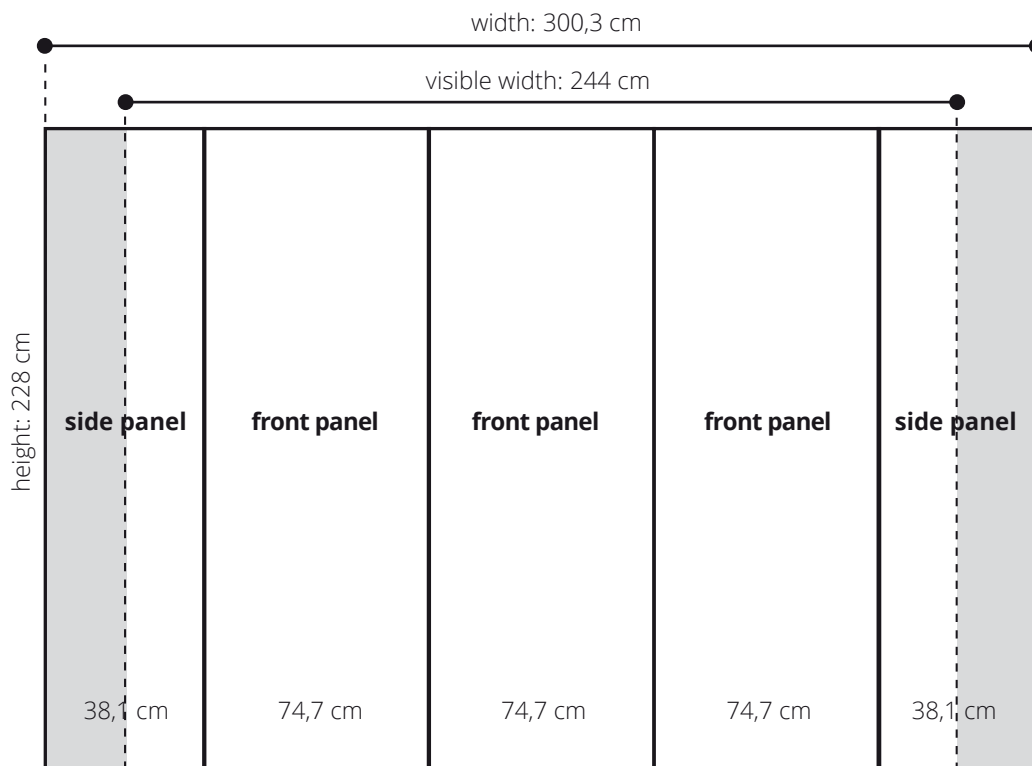

Nomadic Display Pop-Up C33

Document specifications: 300,3 cm x 228 cm

- No bleed or crop marks.
- Please do not place important information in the grey zone (see drawing). This grey zone will only be visible on the side and on the back.
- We prefer to receive PDF files, version 1.5 (Acrobat 6) or higher. Also TIFF, JPG and EPS files are possible.