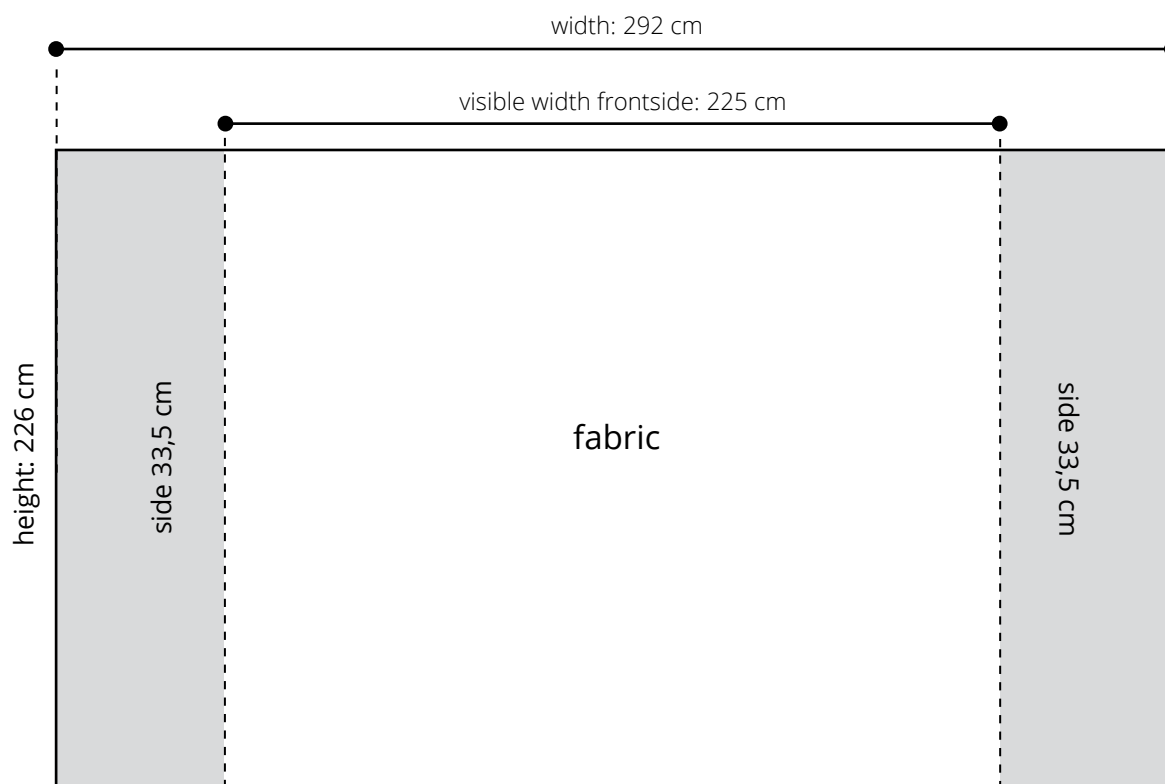

Pop-Up TT Straight 2,25 m

Document specifications: 292 cm x 226 cm

- No bleed or crop marks.
- Please do not place important information in the grey zone (see drawing). This grey zone will only be visible on the side.
- We prefer to receive PDF files, version 1.5 (Acrobat 6) or higher. Also TIFF, JPG and EPS files are possible.