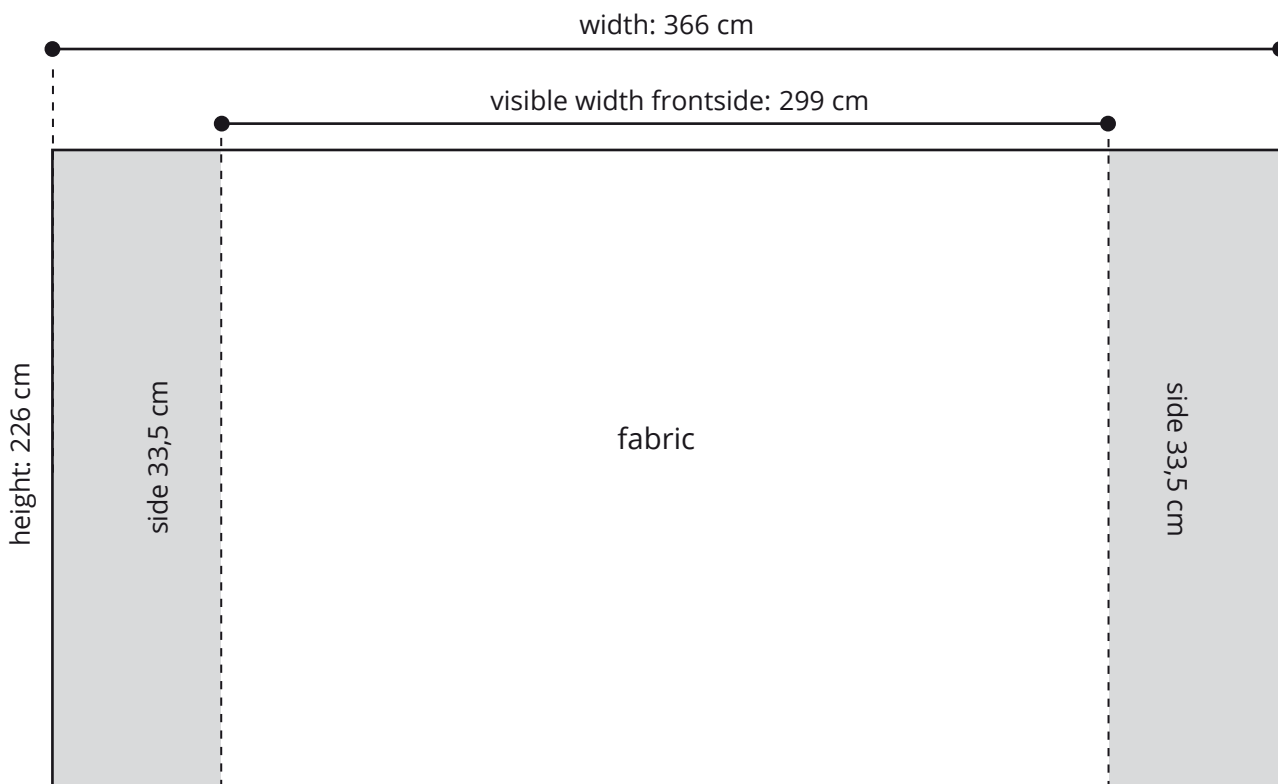

Pop-Up TT Straight 3 m

Document specifications: 366 cm x 226 cm

- No bleed or crop marks.
- Please do not place important information in the grey zone (see drawing). This grey zone will only be visible on the side.
- We prefer to receive PDF files, version 1.5 (Acrobat 6) or higher. Also TIFF, JPG and EPS files are possible.