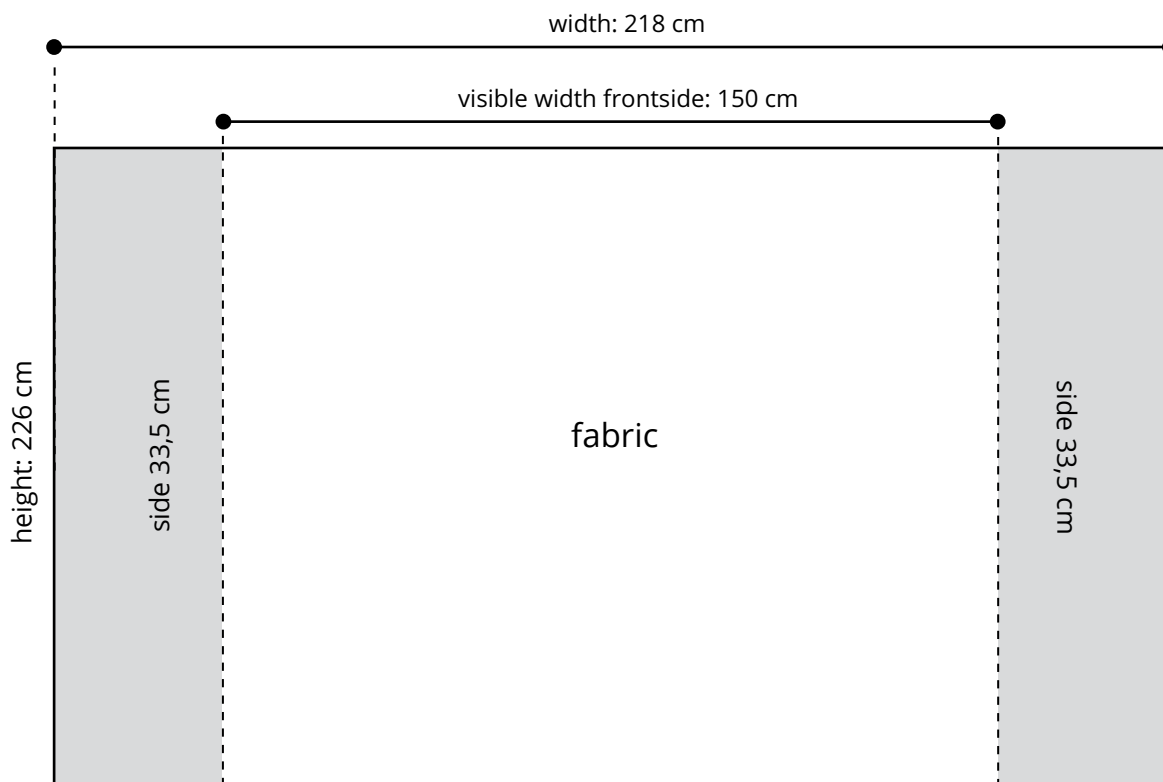

Pop-Up TT Straight 1,5 m

Document specifications: 218 cm x 226 cm

- No bleed or crop marks.
- Please do not place important information in the grey zone (see drawing). This grey zone will only be visible on the side.
- We prefer to receive PDF files, version 1.5 (Acrobat 6) or higher. Also TIFF, JPG and EPS files are possible.