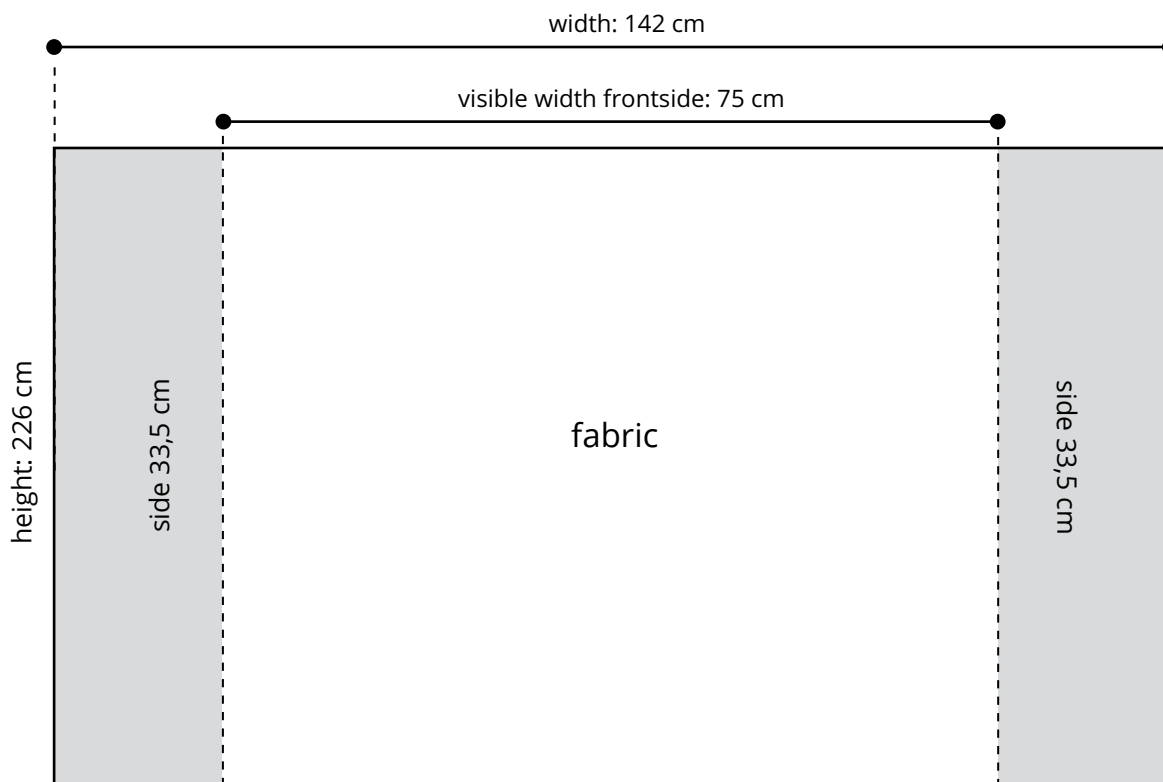

Pop-Up TT Straight 0,75 m

Document specifications: 142 cm x 226 cm

CMYK

72 dpi

size 1:1

- No bleed or crop marks.
- Please do not place important information in the grey zone (see drawing). This grey zone will only be visible on the side.
- We prefer to receive PDF files, version 1.5 (Acrobat 6) or higher. Also TIFF, JPG and EPS files are possible.