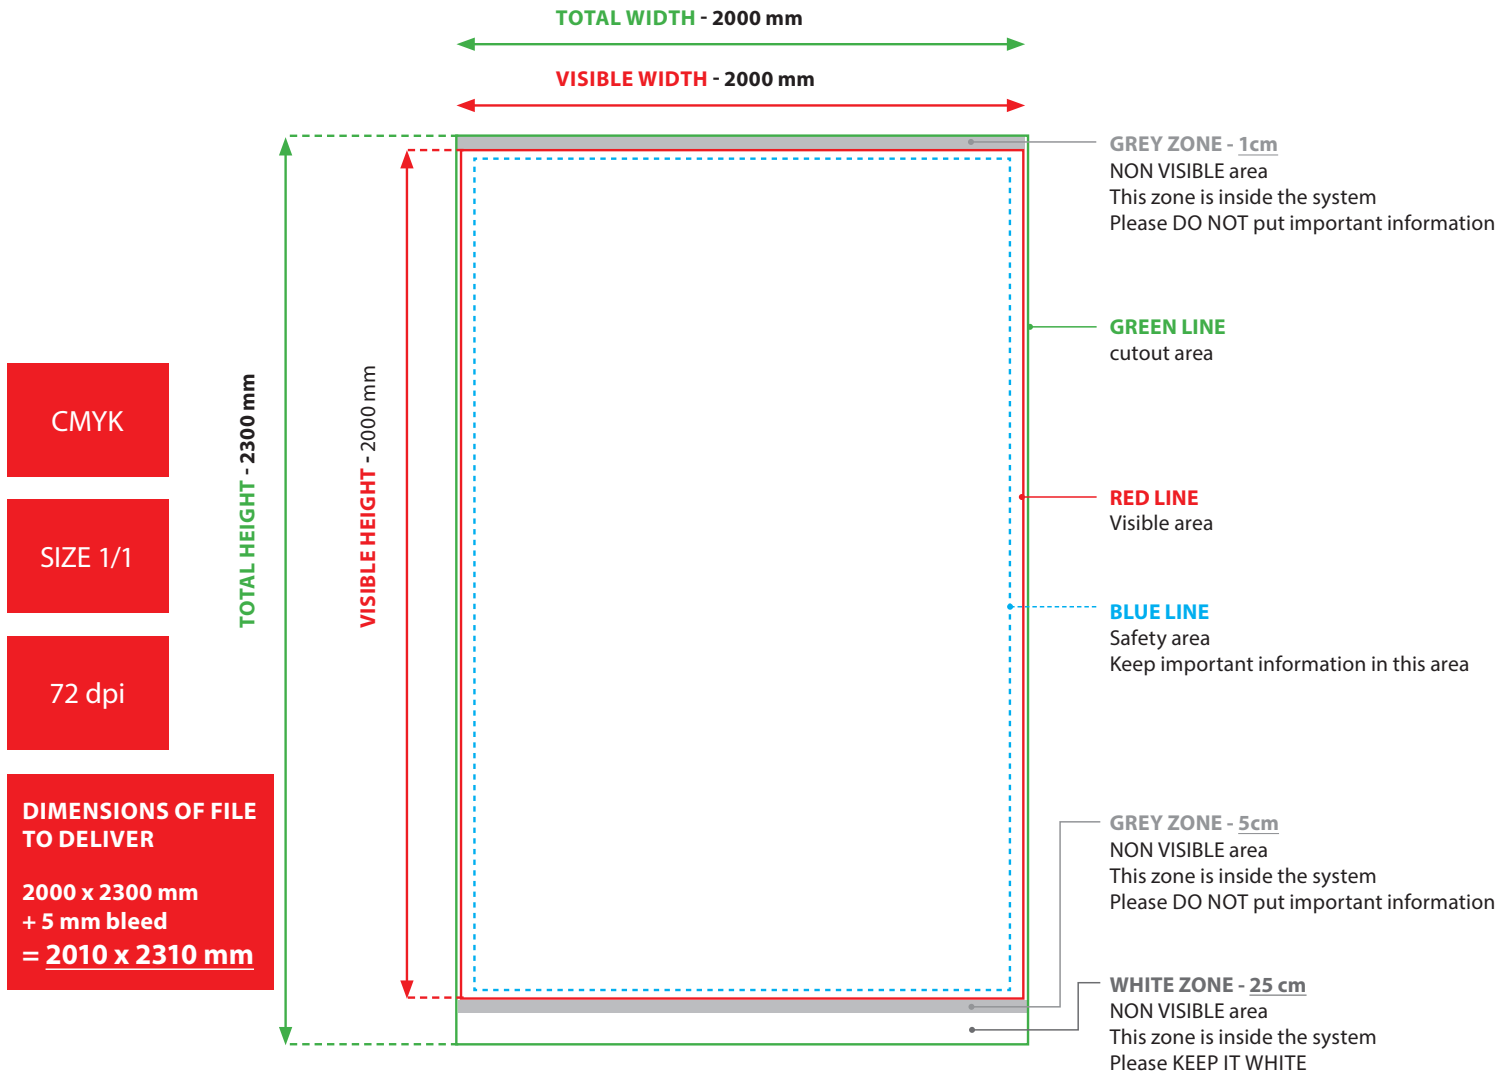

# Technical specifications Roll-up Maxi 200

- 5mm bleed
- NO crop marks
- Please do not place important information in the grey zone (see drawing). This grey zone will not be visible.
- Do not place any information in the WHITE ZONE. This white zone will not be visible.
- We prefer to receive PDF files, version 1.5 (Acrobat 6) or higher. Also TIFF and JPEG is possible
- Size 1/1
- CMYK
- All images at least 72 dpi

#### Upload procedure:

You can upload your ready-to-print file immediately while placing your order.  
Click 'Choose file' before clicking on 'Order'.

If you prefer to send your ready-to-print file later, you can mail to [production@expo-etcetera.be](mailto:production@expo-etcetera.be) or via <https://expo-etcetera.wetransfer.com> (max. 30 days after placing the order).  
Please don't forget to mention your order number.