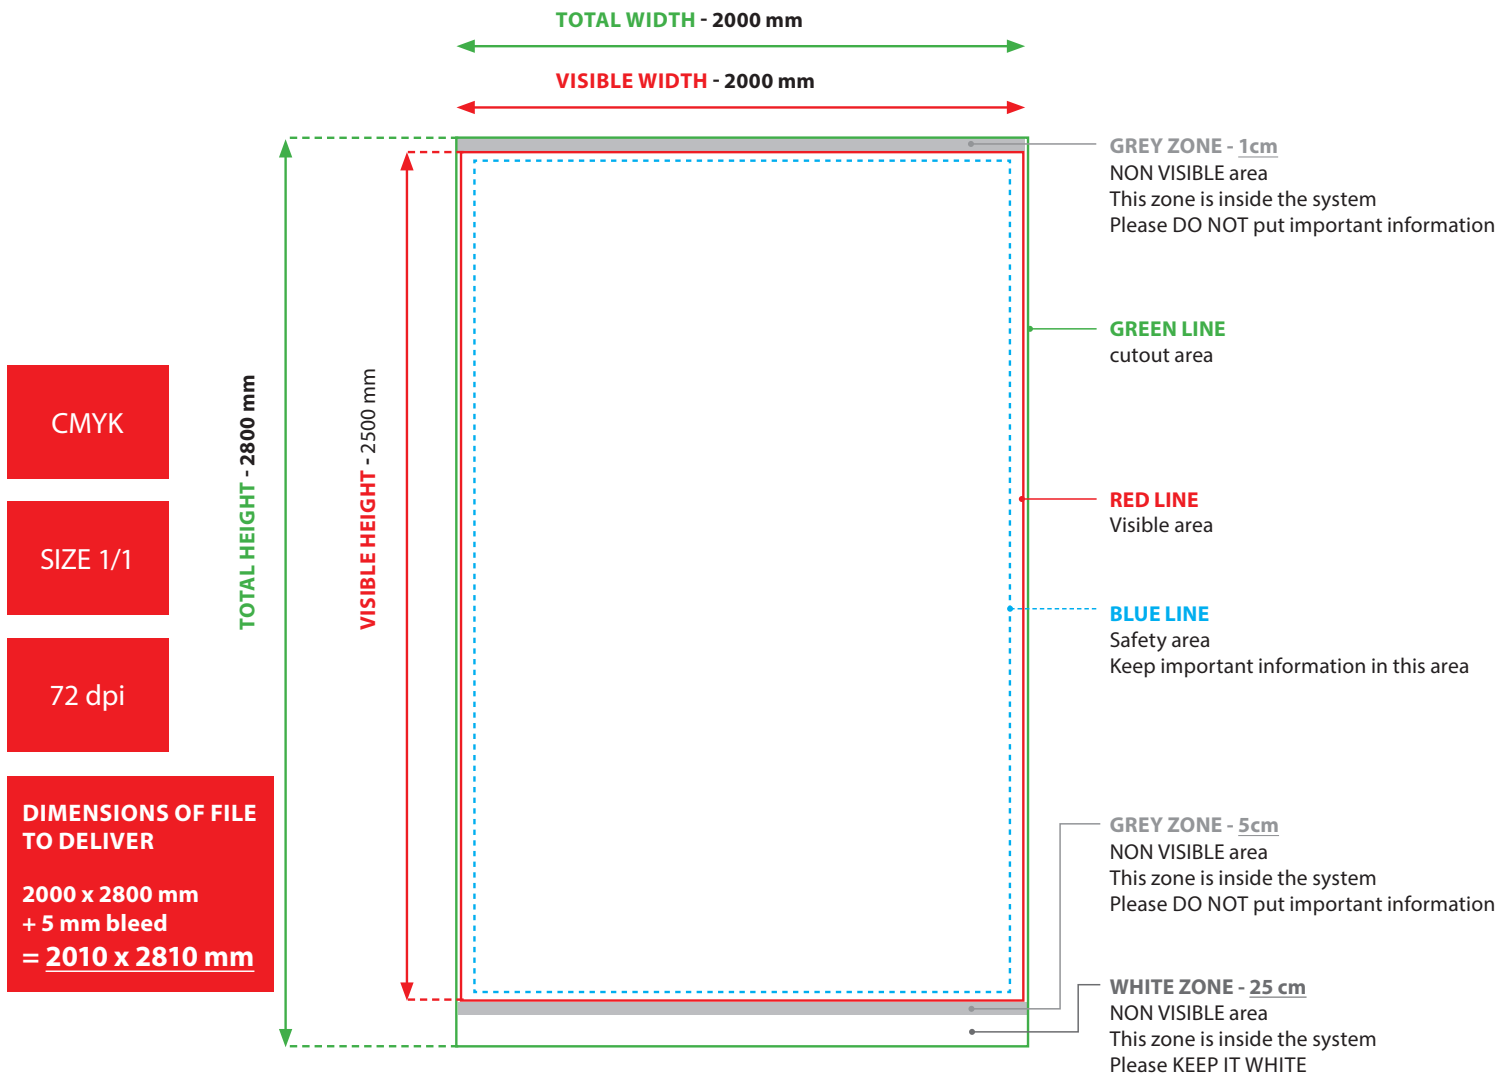

Technical specifications Roll-up Maxi 250

- 5mm bleed
- NO crop marks
- Please do not place important information in the grey zone (see drawing). This grey zone will not be visible.
- Do not place any information in the WHITE ZONE. This white zone will not be visible.
- We prefer to receive PDF files, version 1.5 (Acrobat 6) or higher. Also TIFF and JPEG is possible
- Size 1/1
- CMYK
- All images at least 72 dpi

Upload procedure:

You can upload your ready-to-print file immediately while placing your order.
Click 'Choose file' before clicking on 'Order'.

If you prefer to send your ready-to-print file later, you can mail to production@expo-etcetera.be or via <https://expo-etcetera.wetransfer.com> (max. 30 days after placing the order).
Please don't forget to mention your order number.