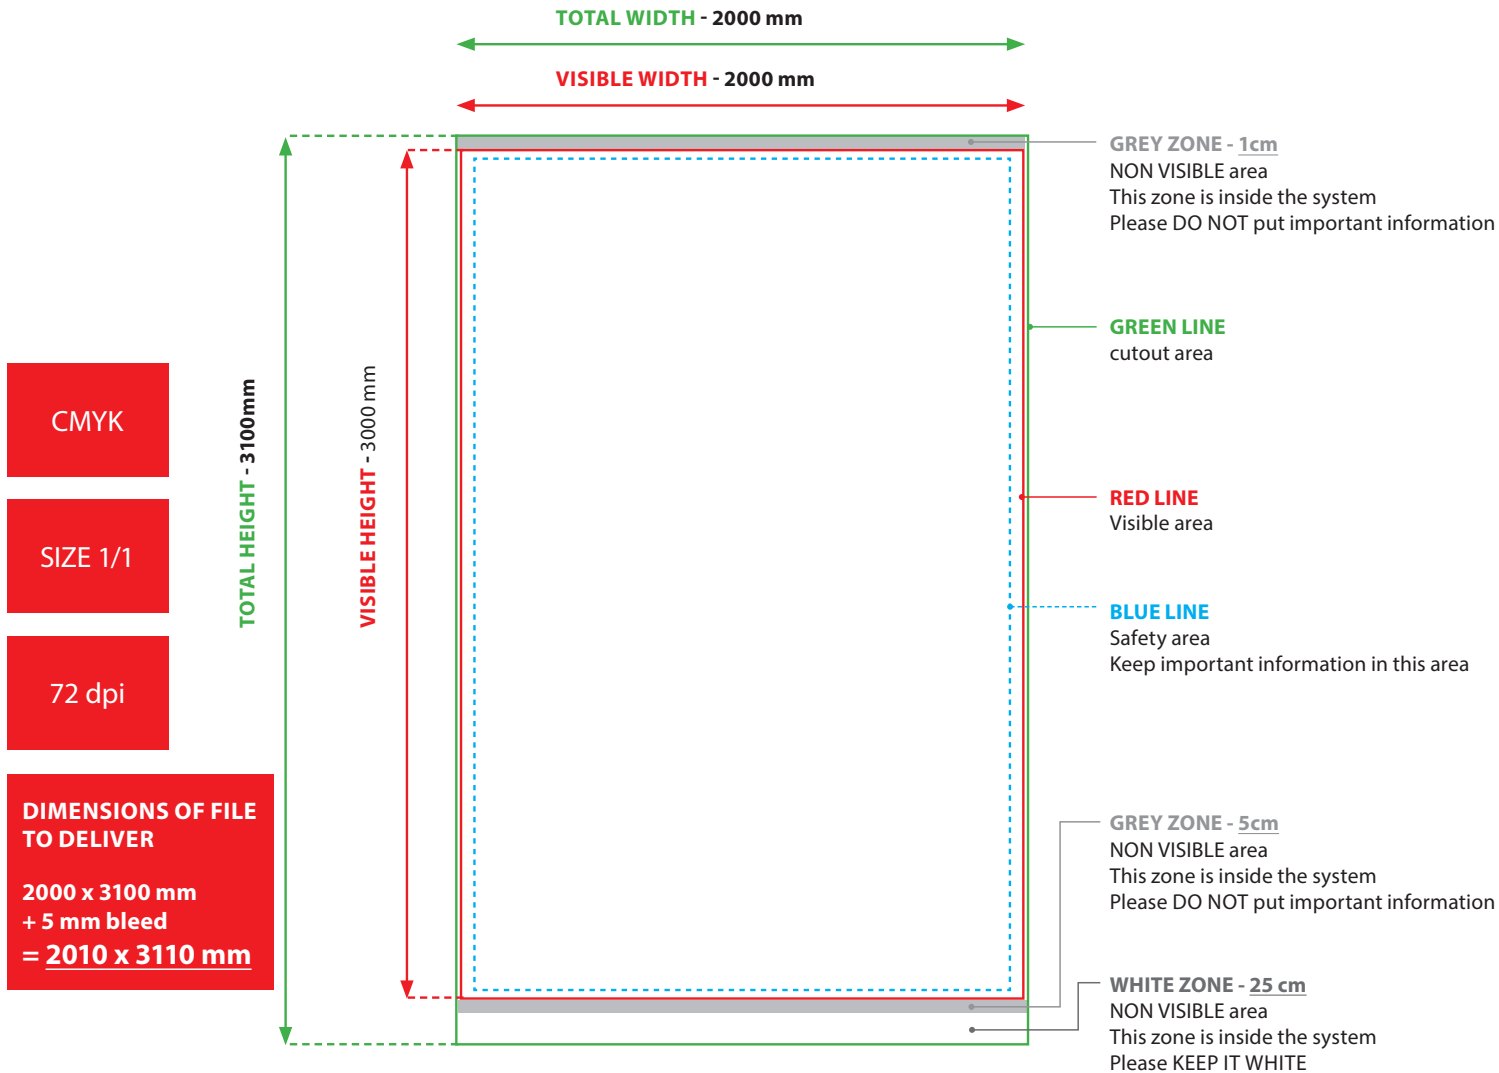

Technical specifications Roll-up Maxi 300

- 5mm bleed
- NO crop marks
- Please do not place important information in the grey zone (see drawing). This grey zone will not be visible.
- Do not place any information in the WHITE ZONE. This white zone will not be visible.
- We prefer to receive PDF files, version 1.5 (Acrobat 6) or higher. Also TIFF and JPEG is possible
- Size 1/1
- CMYK
- All images at least 72 dpi

Upload procedure:

You can upload your ready-to-print file immediately while placing your order.
Click 'Choose file' before clicking on 'Order'.

If you prefer to send your ready-to-print file later, you can mail to production@expo-etcetera.be or via <https://expo-etcetera.wetransfer.com> (max. 30 days after placing the order).
Please don't forget to mention your order number.